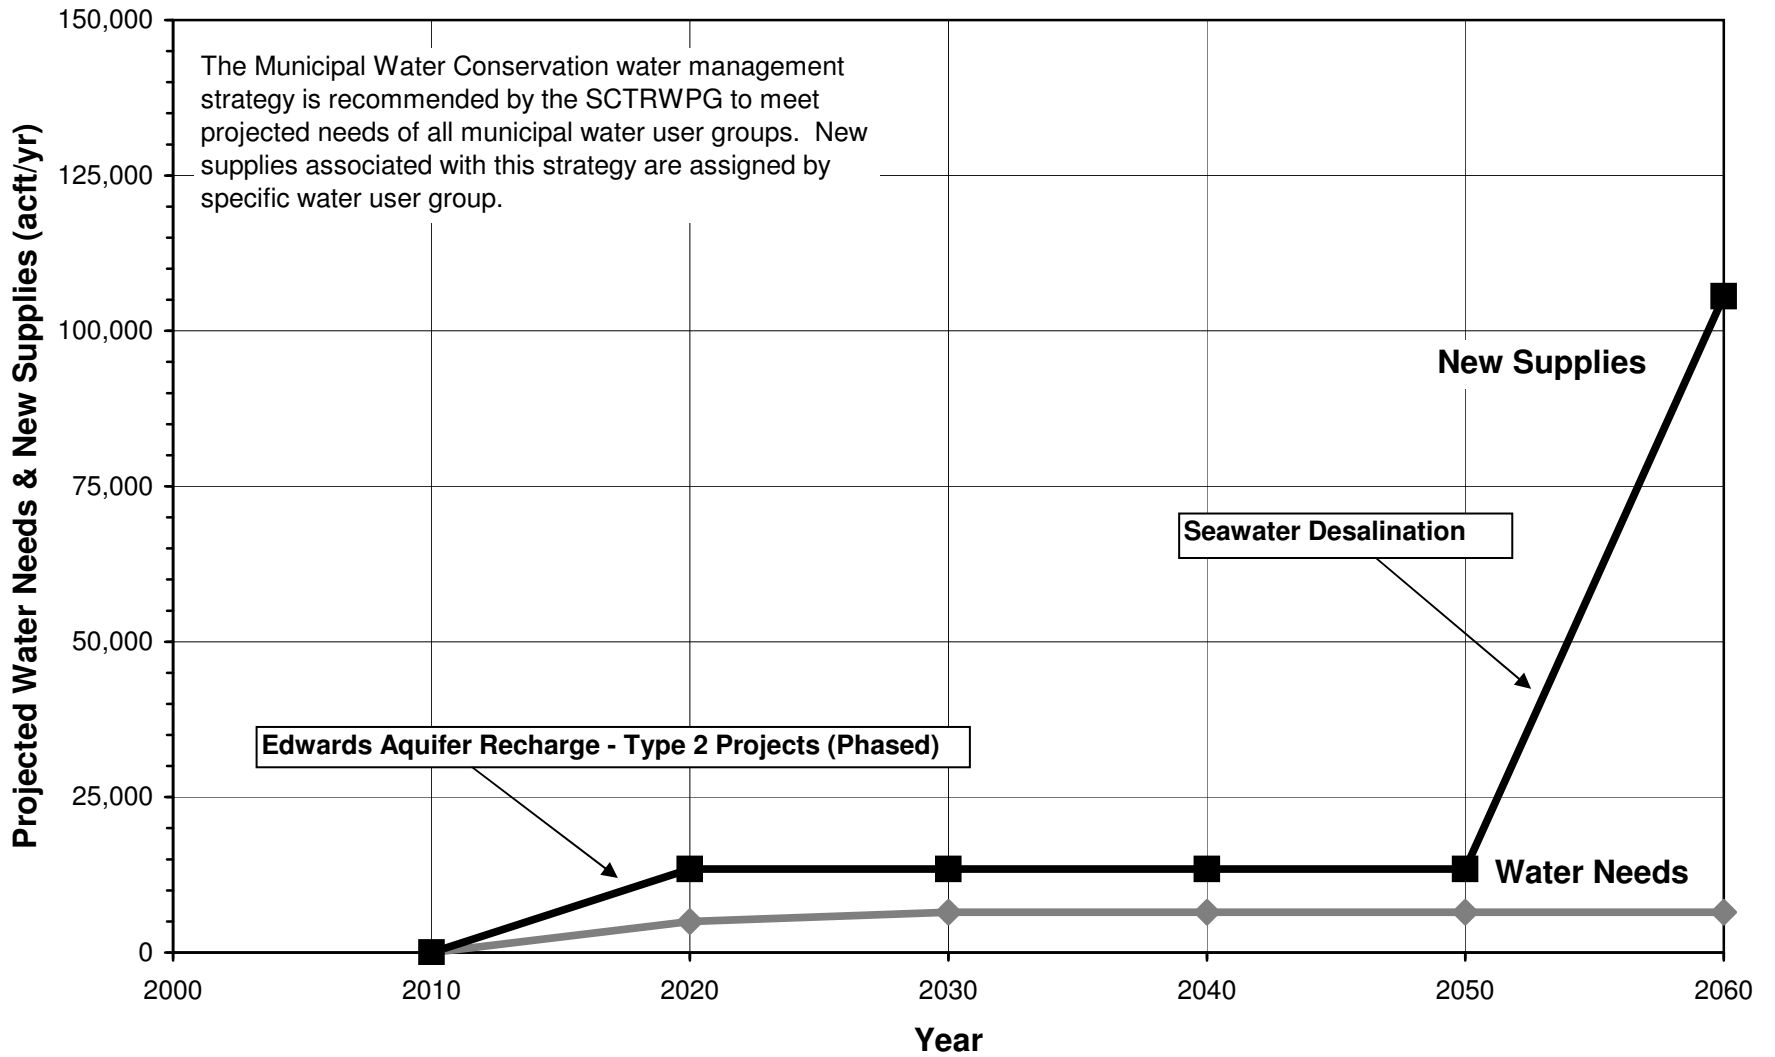

## Regional Water Provider for Bexar County

# San Antonio Water System

## Bexar Metropolitan Water District

# Guadalupe-Blanco River Authority